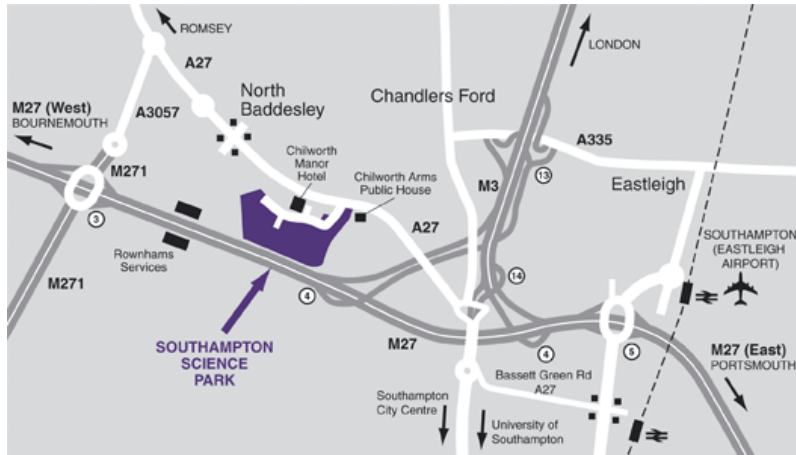

**From the North:** Head South on the M3, leaving at Junction 14, following the signs for Southampton on to the A335. At the Chilworth roundabout take the 3rd exit and follow the slip road on to the A27 towards Chilworth. The Science Park is on the left after approximately one mile.

**From the East:** Exit the M27 at Junction 5, take the first exit at the roundabout and head South along the A335. Turn right at the first set of traffic lights into Bassett Green Road and stay on this road until the Chilworth roundabout. Take the second exit and follow the slip road on to the A27 towards Chilworth. The Science Park is on the left after approximately one mile.

**From the West:** Exit the M27 at Junction 3, following the signs for Romsey. At the first roundabout, take the second exit on to the A3057. At the next roundabout, turn right onto the A27 (Luzborough Lane) and then take the second exit at the next roundabout. Follow the road towards Chilworth - the Science Park is approximately 2 miles on the right.

### Public Transport

The [Wheelers Connect W1 bus service](#) runs between Romsey and Southampton and stops within the Science Park, outside Alpha House.